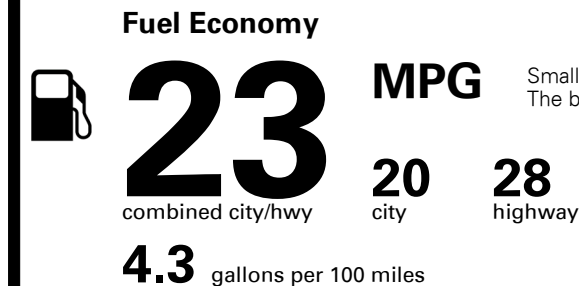

Inland Freight & Handling : \$1,600.00
Total Price : \$52,180.00

Proudly Supporting Hyundai Hope On Wheels and the Fight Against Pediatric Cancer Since 1998

Fuel Economy and Environment

Gasoline Vehicle

Small SUVs range from 14 to 125 MPG. The best vehicle rates 146 MPGe.

You spend \$2,250
 more in fuel costs over 5 years compared to the average new vehicle.

Annual fuel cost
\$2,150

Fuel Economy & Greenhouse Gas Rating (tailpipe only)

Smog Rating (tailpipe only)

This vehicle emits 389 grams CO₂ per mile. The best emits 0 grams per mile (tailpipe only). Producing and distributing fuel also create emissions; learn more at fueleconomy.gov.