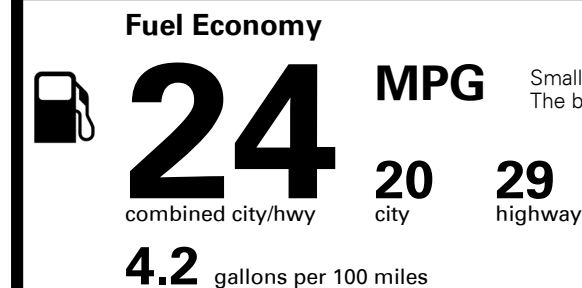

Inland Freight & Handling : \$1,600.00
Total Price : \$50,285.00

Proudly Supporting Hyundai Hope On Wheels and the Fight Against Pediatric Cancer Since 1998

Fuel Economy and Environment

Gasoline Vehicle

Small SUVs range from 14 to 125 MPG. The best vehicle rates 146 MPGe.

You spend \$1,750
 more in fuel costs over 5 years compared to the average new vehicle.

Annual fuel cost \$2,050

Fuel Economy & Greenhouse Gas Rating (tailpipe only)

Smog Rating (tailpipe only)

This vehicle emits 374 grams CO₂ per mile. The best emits 0 grams per mile (tailpipe only). Producing and distributing fuel also create emissions; learn more at fueleconomy.gov.